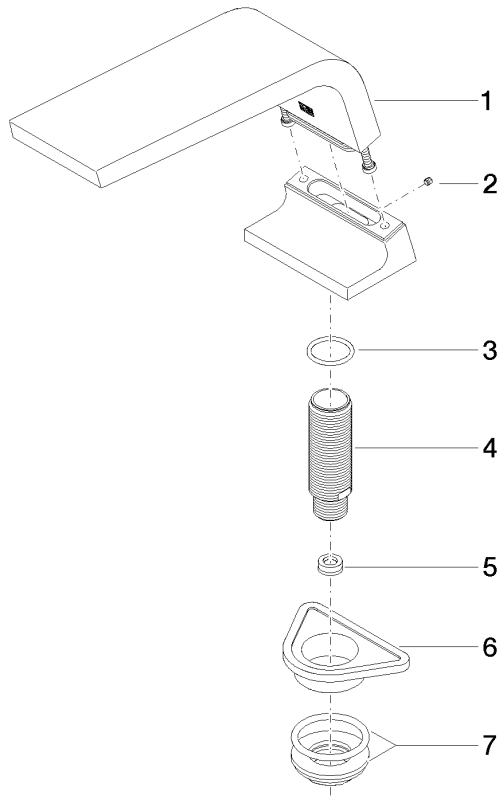

**CL.1 Bath spout without diverter for deck mounting - Brushed Champagne (22kt Gold)**

CL.1

13 612 705

- 200mm projection
- rectangular spray pattern with 55 individual jets
- height of mixer 125 mm
- height up to aerator 108 mm
- hole diameter 35 mm
- 1/2" connection
- max. flow 24.6 l/min at 3 bar flow pressure

13 612 705  
mm [inches]

**Flow rate chart**

13 612 705  
Parts for other  
finishes can be found  
here: Chrome

Spare parts list

| No. | Item Number        | Name         | Quantity used | Delivery time |
|-----|--------------------|--------------|---------------|---------------|
| 1   | 90 11 70 007 00-46 | spout        | 1             | 30            |
| 2   | 09 31 11 099 90    | pin          | 1             | 2             |
| 3   | 09 14 10 009 90    | seal         | 1             | 2             |
| 4   | 09 30 01 117 90    | connection   | 1             | 2             |
| 5   | 09 23 01 057 90    | flow reducer | 1             | 2             |
| 6   | 09 18 40 090 90    | sleeve       | 1             | 2             |
| 7   | 04 23 10 004 03 90 | fixing set   | 1             | 2             |