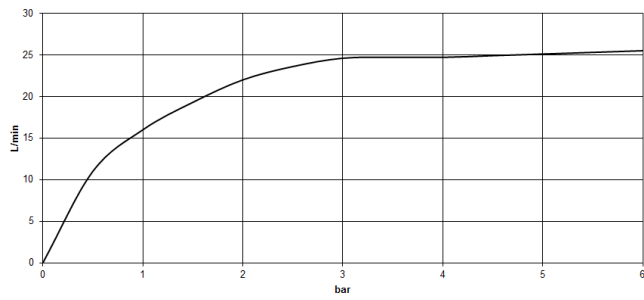

**CL.1 Bath spout without diverter for deck mounting - Brushed Champagne (22kt Gold)**

CL.1

13 612 705

- 200mm projection
- rectangular spray pattern with 55 individual jets
- height of mixer 125 mm
- height up to aerator 108 mm
- hole diameter 35 mm
- 1/2" connection
- max. flow 24.6 l/min at 3 bar flow pressure

13 612 705  
mm [inches]

**Flow rate chart**

13 612 705  
Parts for other  
finishes can be found  
here: Chrome

Spare parts list

| No. | Item Number        | Name         | Quantity used | Delivery time |
|-----|--------------------|--------------|---------------|---------------|
| 1   | 90 11 70 007 00-46 | spout        | 1             | 30            |
| 2   | 09 31 11 099 90    | pin          | 1             | 2             |
| 3   | 09 14 10 009 90    | seal         | 1             | 2             |
| 4   | 09 30 01 117 90    | connection   | 1             | 2             |
| 5   | 09 23 01 057 90    | flow reducer | 1             | 2             |
| 6   | 09 18 40 090 90    | sleeve       | 1             | 2             |
| 7   | 04 23 10 004 03 90 | fixing set   | 1             | 2             |