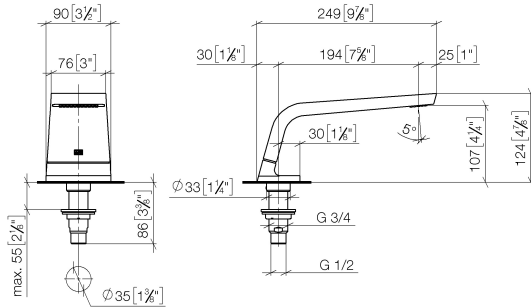

**CL.1 Bath spout without diverter for deck mounting - Brushed Champagne (22kt Gold)**

CL.1

13 612 705

- 200mm projection
- rectangular spray pattern with 55 individual jets
- height of mixer 125 mm
- height up to aerator 108 mm
- hole diameter 35 mm
- 1/2" connection
- max. flow 24.6 l/min at 3 bar flow pressure

13 612 705  
mm [inches]

**Flow rate chart**

13 612 705  
Parts for other  
finishes can be found  
here: Chrome

Spare parts list

| No. | Item Number        | Name         | Quantity used | Delivery time |
|-----|--------------------|--------------|---------------|---------------|
| 1   | 90 11 70 007 00-46 | spout        | 1             | 30            |
| 2   | 09 31 11 099 90    | pin          | 1             | 2             |
| 3   | 09 14 10 009 90    | seal         | 1             | 2             |
| 4   | 09 30 01 117 90    | connection   | 1             | 2             |
| 5   | 09 23 01 057 90    | flow reducer | 1             | 2             |
| 6   | 09 18 40 090 90    | sleeve       | 1             | 2             |
| 7   | 04 23 10 004 03 90 | fixing set   | 1             | 2             |